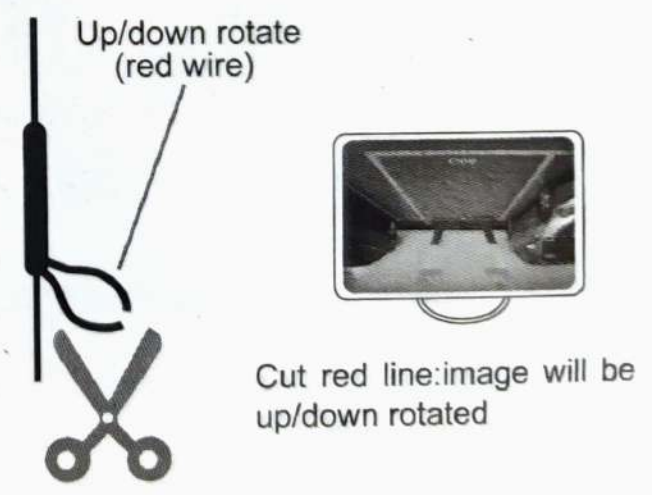

Product Connect Diagram

Mini 4pin all-in-one wire connection figure :

Mini 4pin split wire connection figure :

Camera function

Cut white line: mirror image
will be changed to normal
image

Camera function

Packing list

1. Camera with washer *1 pcs
2. Tee joint *1 pcs
3. Manual *1 pcs
4. 20mm hole saw *1 pcs
5. 3m Pad *1 pcs
6. Extension cable*1 pcs