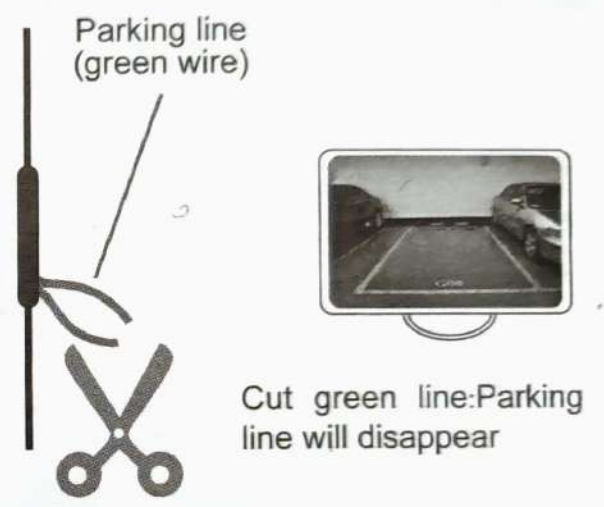

Product Connect Diagram

Mini 4pin all-in-one wire connection figure :

Mini 4pin split wire connection figure :

Camera function

Cut white line: mirror image
will be changed to normal
image

Camera function

Packing list