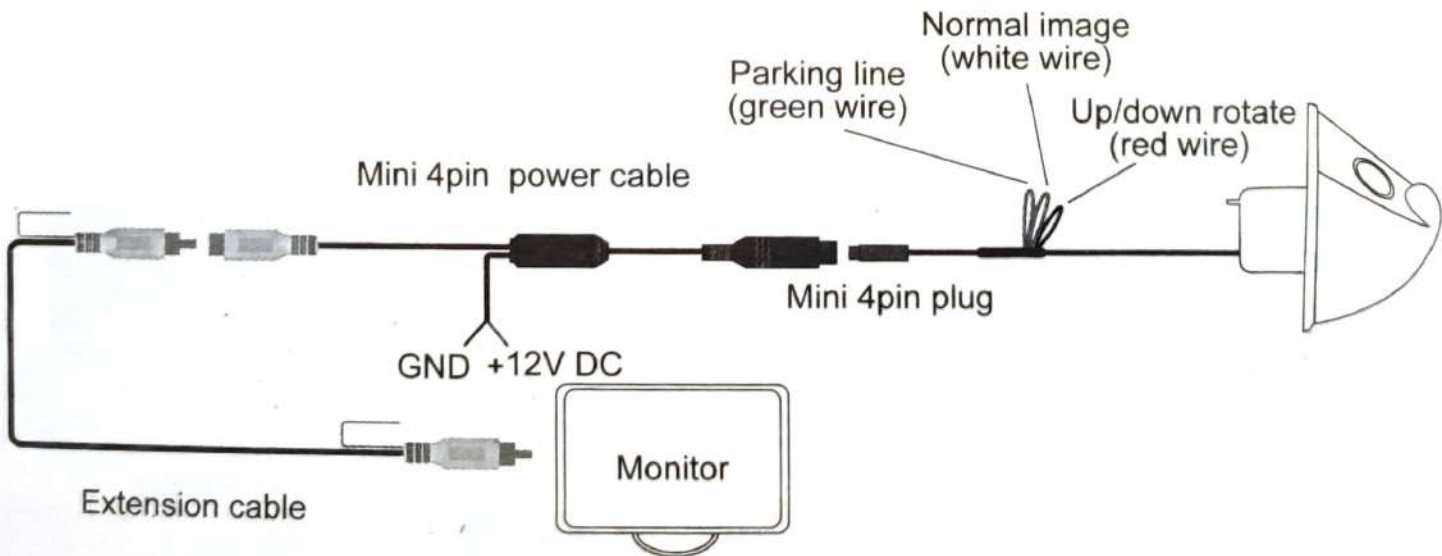

Car camera with washer User's Manual

Specification

Parameter	Typical Value
Chipset	1/3 CMOS PC1058
Resolution	960(H)*576(V)
TVL	520TVL
Horizontal view angle	120°
Wide view angle	170°
Lux	0.1Lux
TV system	PAL/NTSC
Max Frame Rate	NTSC:1/60,PAL:1/50
Working temperature	-20°C+70°C
Waterproof	IP69K

Operation

Simply twist the inner ring on the wiper stalk to spray the rear window and the rearview camera. The washer will continue to spray for as long as you twist the stalk

Advantages

- 1.Easy To Install
- 2.Clean lens anytime,anywhere

Product Connect Diagram

Mini 4pin all-in-one wire connection figure :

Mini 4pin split wire connection figure :

Camera function

Cut white line: mirror image
will be changed to normal
image

Camera function

Packing list