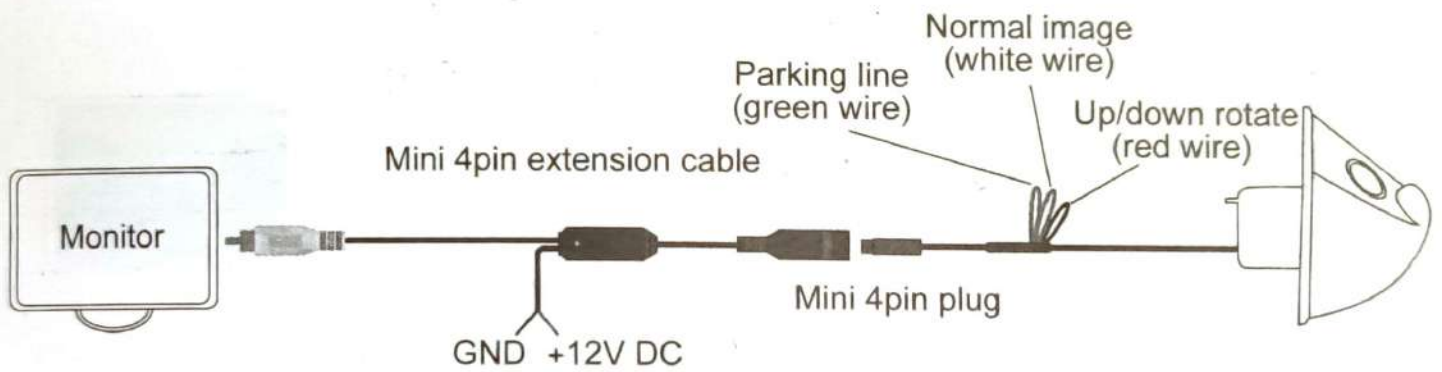

Car camera with washer User's Manual

Specification

Parameter	Typical Value
Chipset	1/3 CMOS PC1058
Resolution	960(H)*576(V)
TVL	520TVL
Horizontal view angle	120°
Wide view angle	170°
Lux	0.1Lux
TV system	PAL/NTSC
Max Frame Rate	NTSC:1/60,PAL:1/50
Working temperature	-20°C+70°C
Waterproof	IP69K

Operation

Simply twist the inner ring on the wiper stalk to spray the rear window and the rearview camera. The washer will continue to spray for as long as you twist the stalk

Advantages

- 1.Easy To Install
- 2.Clean lens anytime,anywhere

Product Connect Diagram

Mini 4pin all-in-one wire connection figure :

Mini 4pin split wire connection figure :

Camera function

Cut white line: mirror image
will be changed to normal
image

Camera function

Packing list