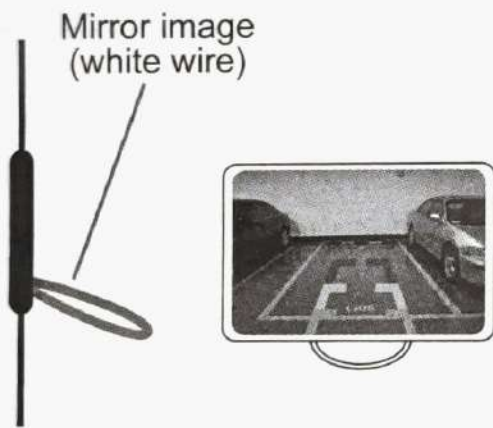

Product Connect Diagram

Mini 4pin all-in-one wire connection figure :

Mini 4pin split wire connection figure :

Camera function

Cut white line: mirror image
will be changed to normal
image

Camera function

Packing list