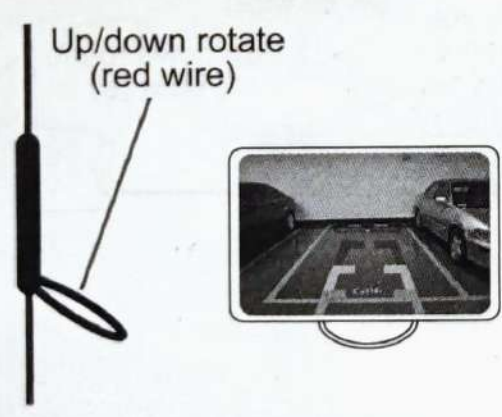

Car camera with washer User's Manual

Specification

Parameter	Typical Value
Chipset	1/3 CMOS PC1058
Resolution	960(H)*576(V)
TVL	520TVL
Horizontal view angle	120°
Wide view angle	170°
Lux	0.1Lux
TV system	PAL/NTSC
Max Frame Rate	NTSC:1/60,PAL:1/50
Working temperature	-20°C+70°C
Waterproof	IP69K

Product Connect Diagram

Mini 4pin all-in-one wire connection figure :

Mini 4pin split wire connection figure :

Camera function

Cut white line: mirror image
will be changed to normal
image

Camera function

Packing list