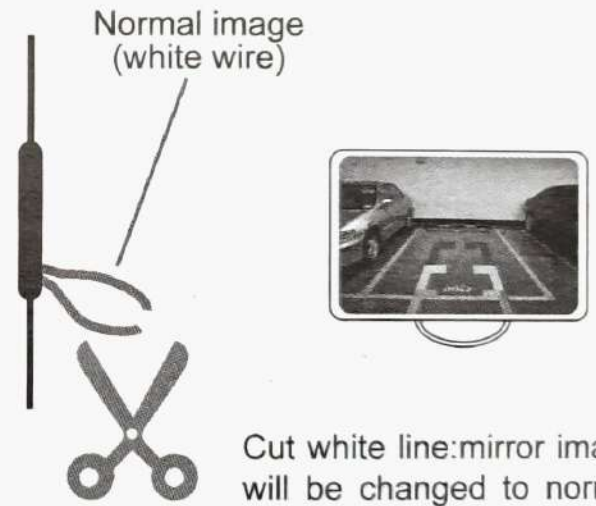

Product Connect Diagram

Mini 4pin all-in-one wire connection figure :

Mini 4pin split wire connection figure :

Camera function

Cut white line: mirror image
will be changed to normal
image

Camera function

Packing list