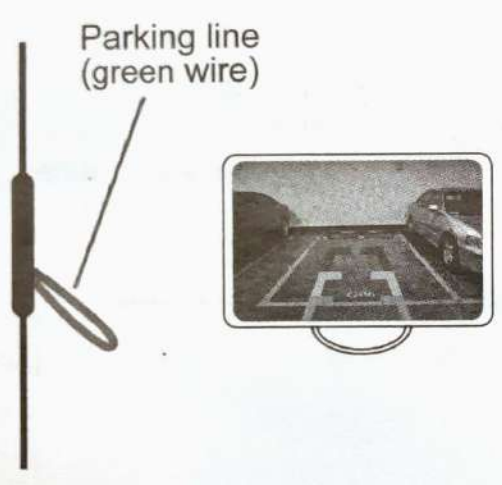

Car camera with washer User's Manual

Specification

Parameter	Typical Value
Chipset	1/3 CMOS PC1058
Resolution	960(H)*576(V)
TVL	520TVL
Horizontal view angle	120°
Wide view angle	170°
Lux	0.1Lux
TV system	PAL/NTSC
Max Frame Rate	NTSC:1/60,PAL:1/50
Working temperature	-20°C+70°C
Waterproof	IP69K

Product Connect Diagram

Mini 4pin all-in-one wire connection figure :

Mini 4pin split wire connection figure :

Camera function

Cut white line: mirror image
will be changed to normal
image

Camera function

Packing list